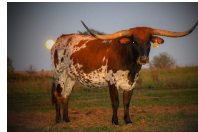

# MIDWEST SELENA'S GRACE

**Date of Birth:** 09/23/2024  
**Registration 1:** CI351981  
**Breeder:** SQUARE ONE LONGHORNS  
**Owner:** SQUARE ONE LONGHORNS

Courtesy of Square1 Media

MIDWEST SELENA'S GRACE

FH MIDWEST TOP GUN

MIDWEST BIG DREAMS

Hubbells 20 Gauge

Helm Selena

RKJ NIGHTHAWK

MIDWEST CRAZY ENUFF

Concealed Weapon

HUBBELLS RIO GLORY