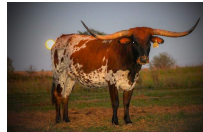

MIDWEST SELENA'S GRACE

Date of Birth: 09/23/2024
Registration 1: Pending

Courtesy of Square One Longhorns

MIDWEST SELENA'S GRACE

FH MIDWEST TOP GUN

MIDWEST BIG DREAMS

Hubbells 20 Gauge

Helm Selena

RKJ NIGHTHAWK

MIDWEST CRAZY ENUFF

Concealed Weapon

HUBBELLS RIO GLORY

HELM TORO CALIENTE

HELM Respected Temptress

RKJ WHITE LIGHTNIN'

D/O MISS JAYHAWKER