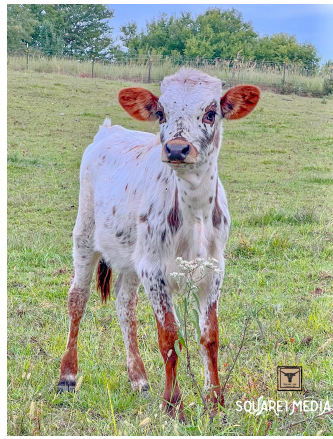

MIDWEST QUEEN OF DIAMONDS

Date of Birth: 06/06/2024
Registration 1: CI351979
Breeder: SQUARE ONE LONGHORNS
Owner: SQUARE ONE LONGHORNS

Courtesy of Square One Longhorns

MIDWEST QUEEN OF DIAMONDS

<http://www.hiredhandsoftware.com>