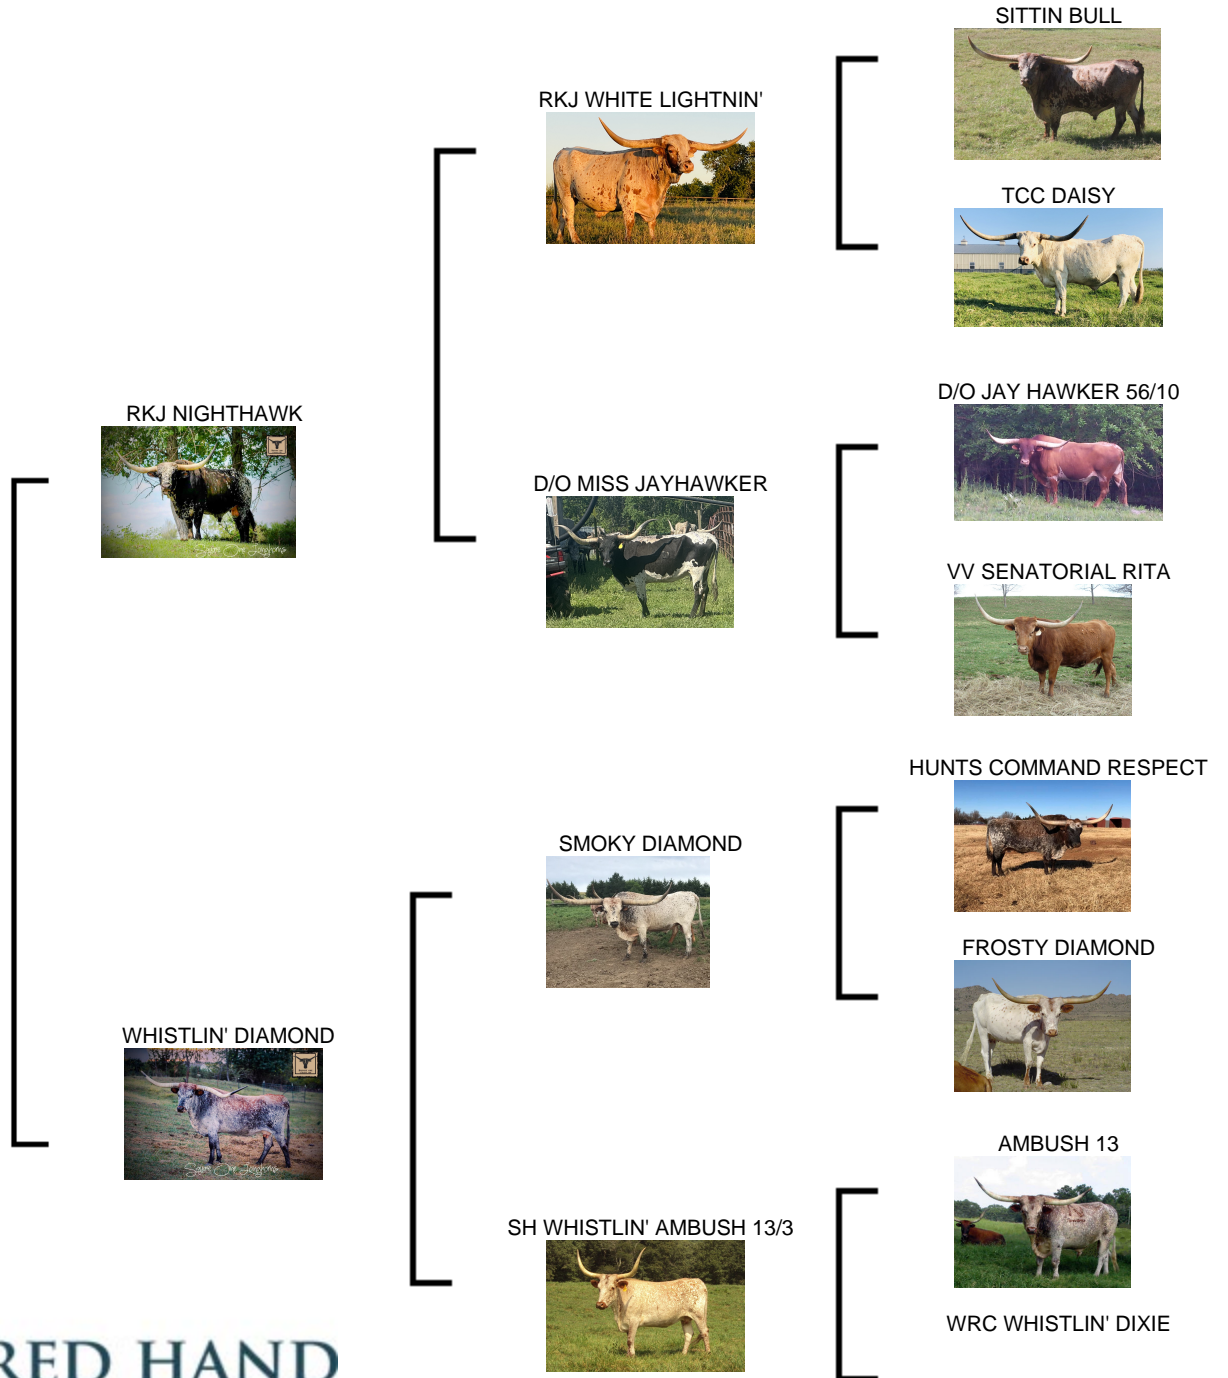

MIDWEST QUEEN OF DIAMONDS

Date of Birth: 06/06/2024
Registration 1: CI351979
Breeder: SQUARE ONE LONGHORNS
Owner: SQUARE ONE LONGHORNS

Courtesy of Square One Longhorns

MIDWEST QUEEN OF DIAMONDS

<http://www.hiredhandsoftware.com>